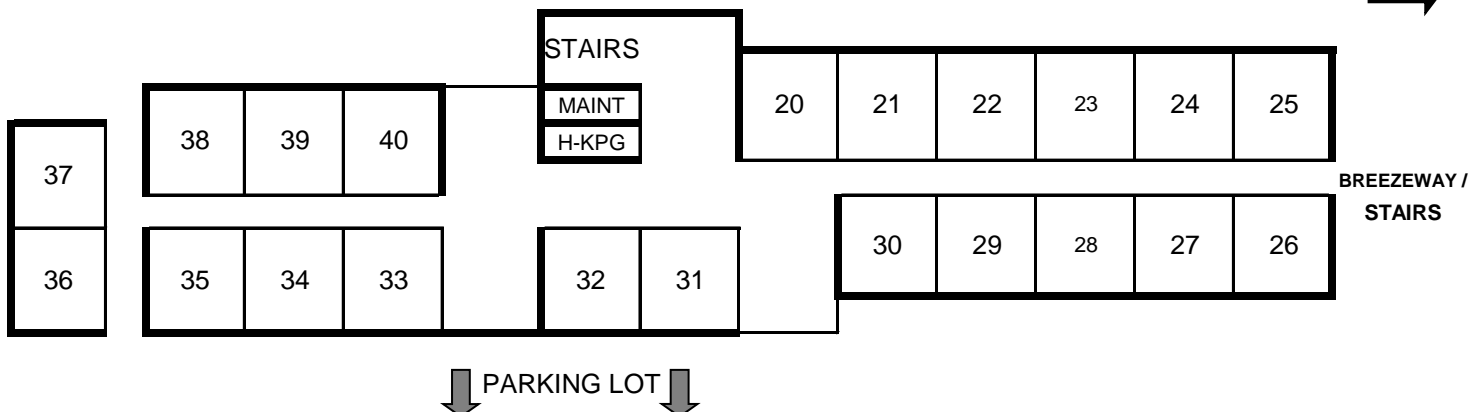

DOWNSTAIRS

- ↔ AJOINING ROOMS
- HANDICAPPED ROOMS
- **K** ROOMS W/ 1 KING BED
- ROOMS FACE THE COURTYARD