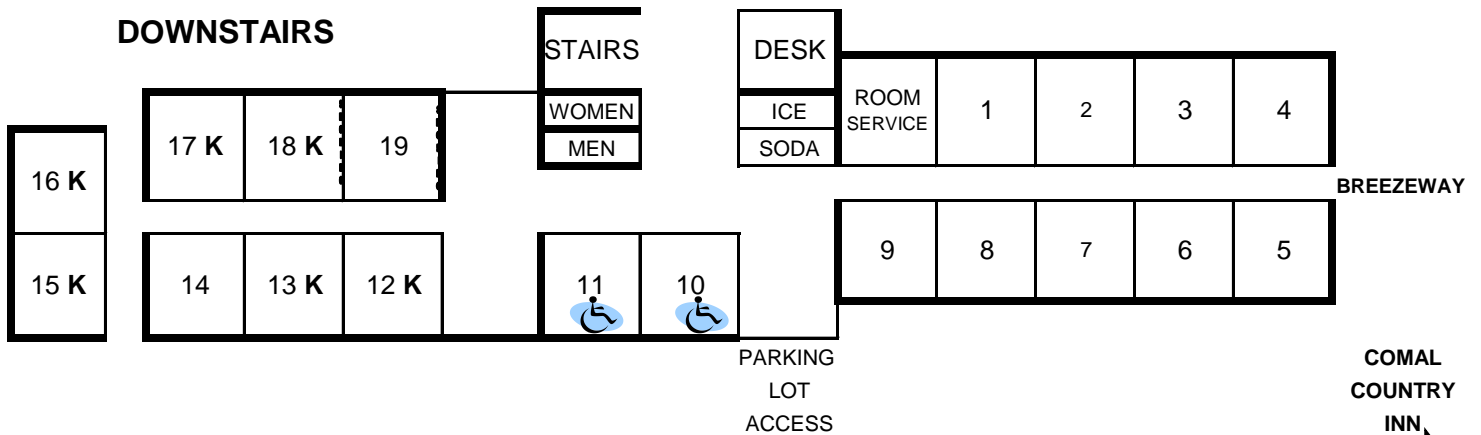

DOWNSTAIRS

- ↔ AJOINING ROOMS
- HANDICAPPED ROOMS
- **K** ROOMS W/ 1 KING BED
- ROOMS FACE THE COURTYARD