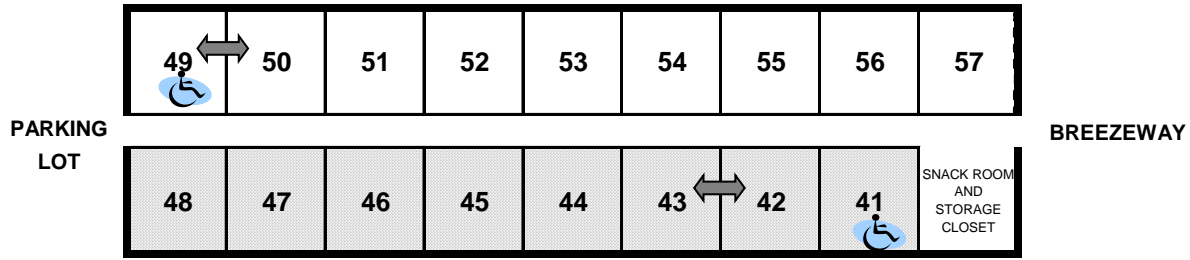

THE LODGE - COMAL WING

ALL ROOMS ARE TWO QUEENS

DOWNSTAIRS